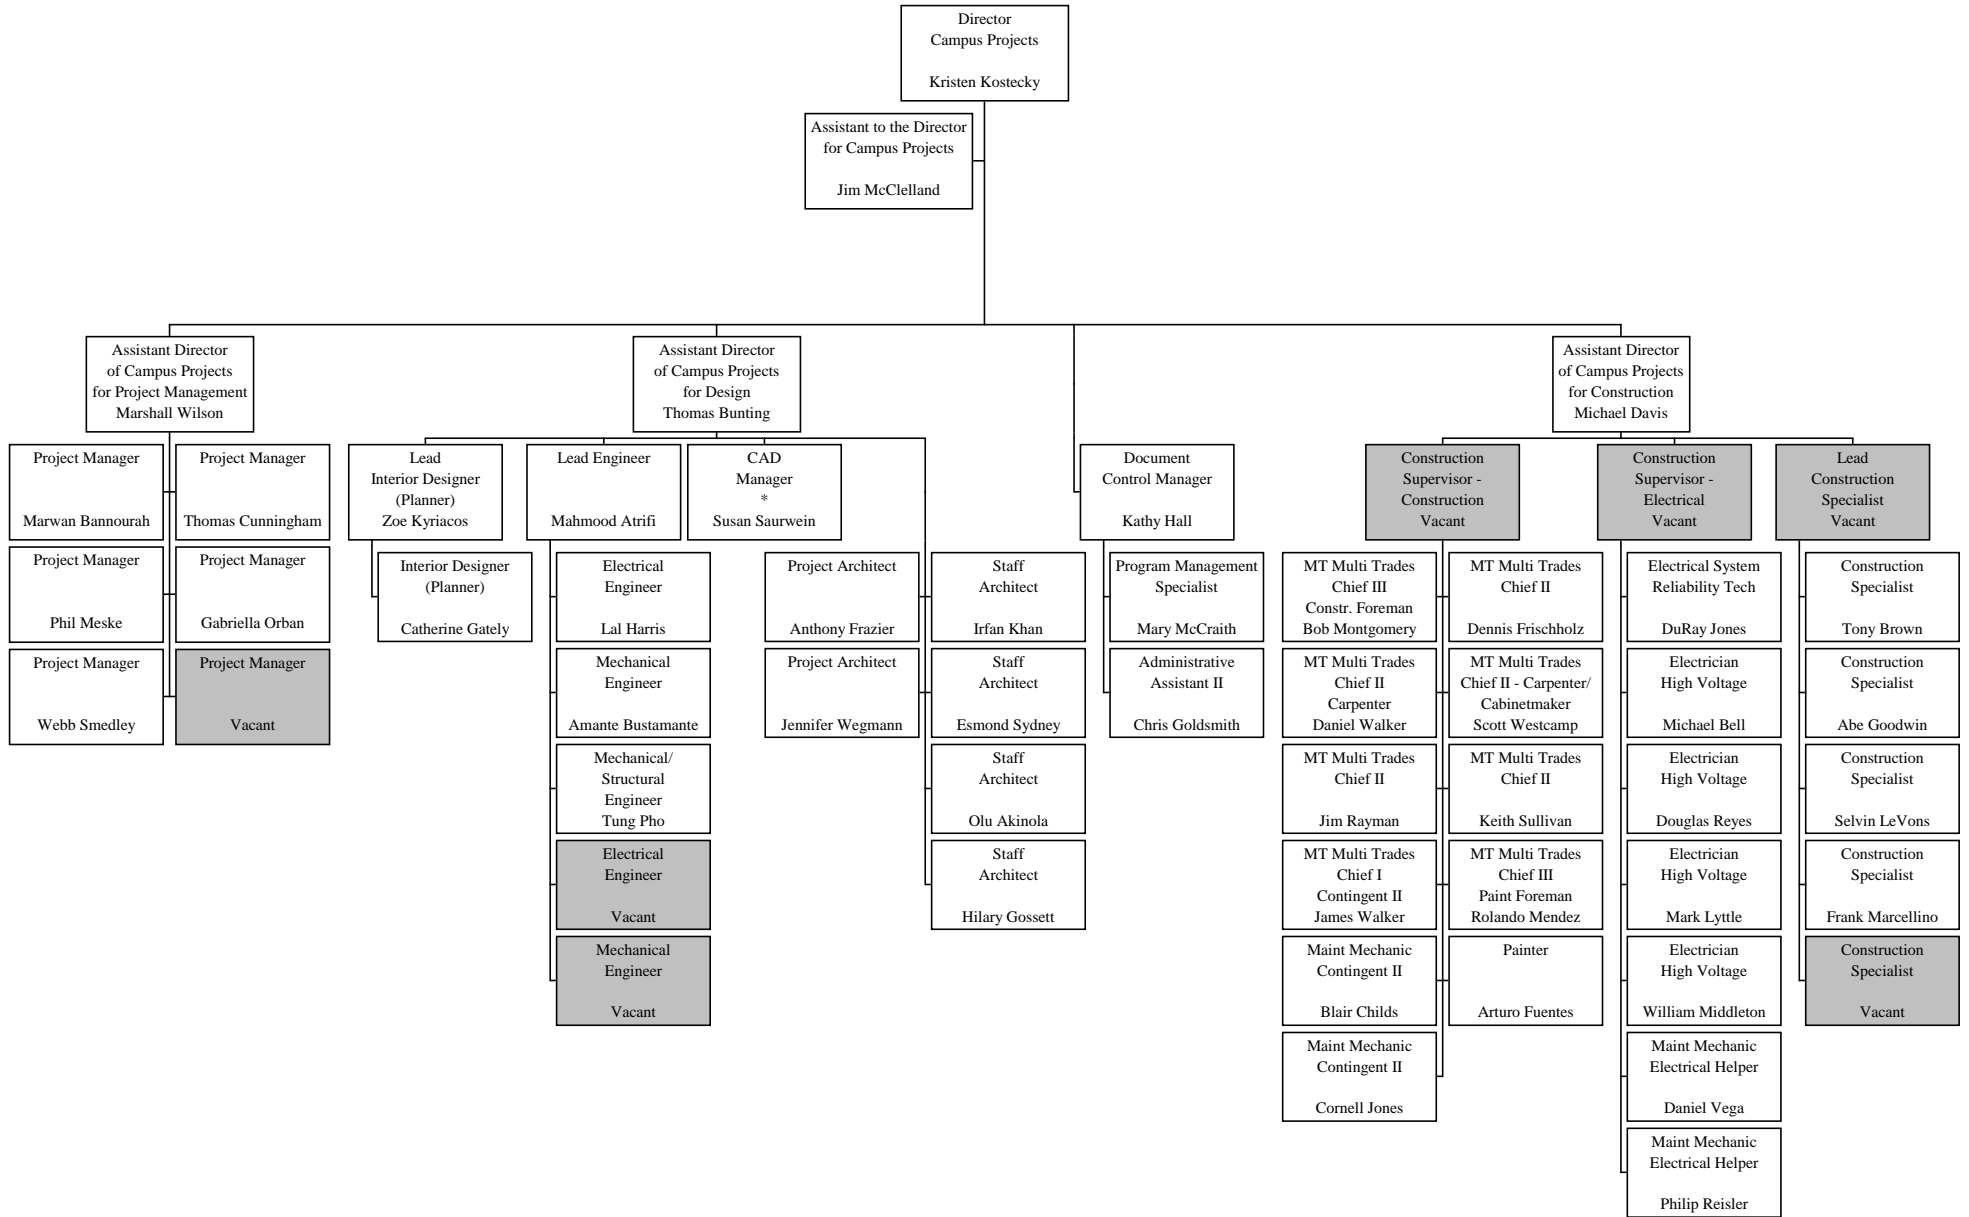

Department of Campus Projects (CAMP)

*Provides support to Facilities Planning staff.